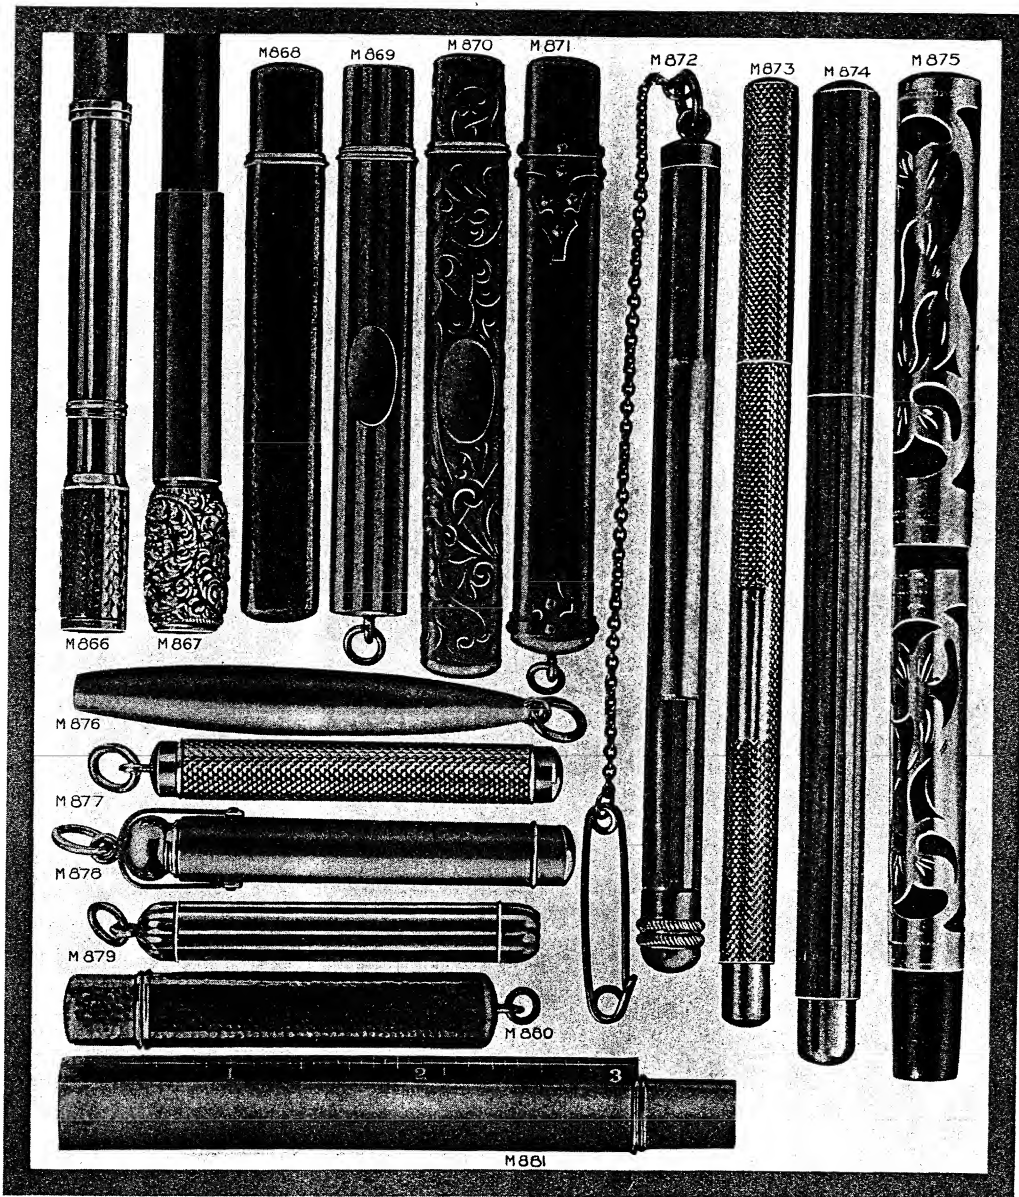

14K GOLD

PENS AND PENCILS

ACTUAL SIZE

M 866	Pencil holder; bright polish gold	\$ 7.50	M 874	Fountain pen; engine turned lines; bright polish	\$27.50
M 867	Pencil holder; chased top; bright polish	14.00	M 875	Fountain pen; bright polish	27.50
M 868	Pencil; hammered; Roman	12.00	M 876	Pencil; plain; bright polish	24.00
M 869	Pencil; platinum and gold	40.00	M 877	Pencil; barley corn design	13.00
M 870	Pencil; etched; rose oxidized	18.00	M 878	Pencil; plain; bright polish	22.50
M 871	Pencil; strap design; rose oxidized	17.00	M 879	Pencil; bright polish	12.00
M 872	Thermometer case; engine turned lines; bright polish	20.00	M 880	Pencil; hammered; Roman	9.50
M 873	Fountain pen; barley corn design	15.00	M 881	Pencil with rule edge; plain; Roman	16.00

FOUNTAIN PENS

M 4126	Ladies' plain pen, chased barrel.....	\$ 2.50	M 4131	Silver: plain bands; also scroll bands \$6.00 and \$ 7.00	
M 4127	Two silver bands with chased barrel.....	3.50		Gold: plain bands; also scroll bands... \$6.50 to 15.00	
M 4128	Chased or plain barrel. These also come in self-filling pens.....	2.50		These also come in self-filling pens.	
M 4129	Silver filigree. These also come in self-filling pens.....	\$5.00 to 12.00	M 4132	Ladies' filigree pens; silver.....	5.00
				gold.....	23.50
M 4130	Silver mounted.....	\$8.00 and 9.50	M 4133	Gold filigree.....	\$25.00, \$30.00 and 40.00
	Half silver mounted.....	\$5.00 and 6.50		This design shows self-filling style.	
	Gold mounted.....	45.00		Silver clip caps as shown on M 4130.....	extra .50
	Half gold mounted.....	20.00		Gold clip caps as shown on M 4130.....	extra 2.25